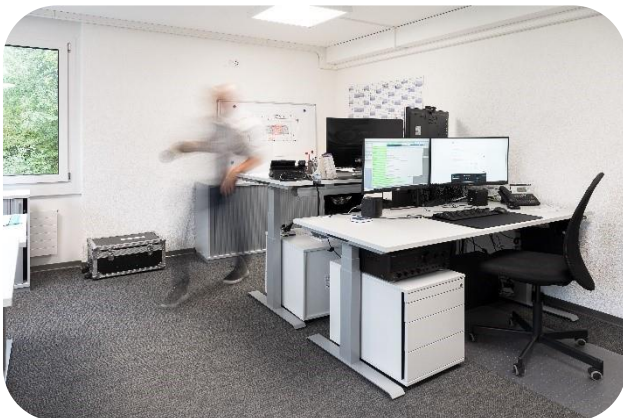

SCHÄFER SHOP.

Challenge

In Search of Light

In early 2022, scandola faced the challenge of redesigning their upper floor. They needed office furniture that would cast the spaces in a bright and contemporary light while also being functional to meet the dynamic requirements of their business.