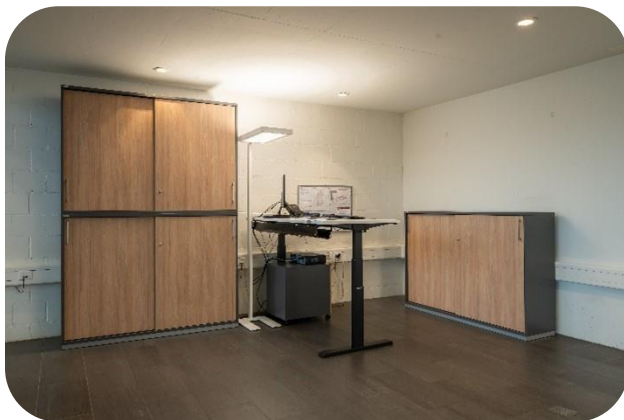

SCHÄFER SHOP.