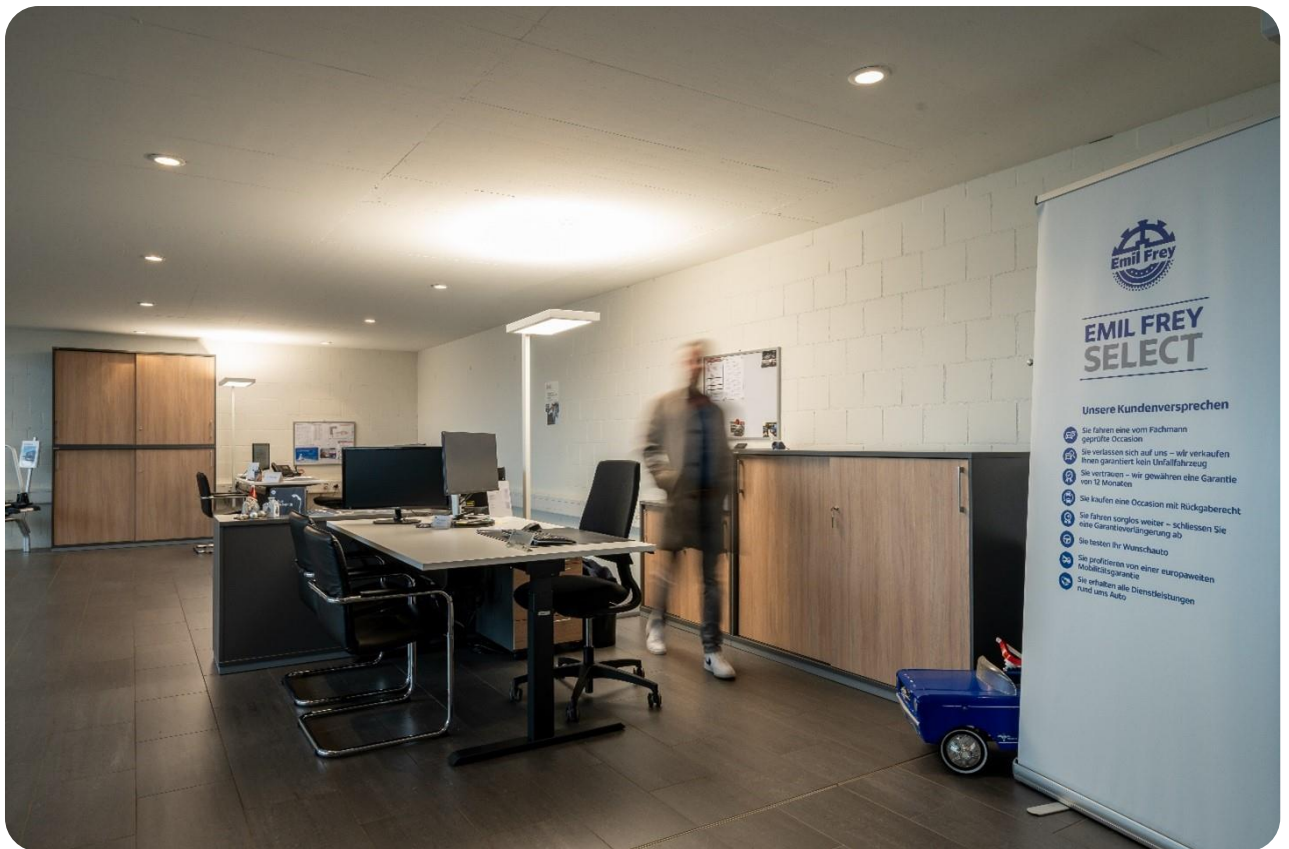

Challenge

Ergonomics and Safety in the Workplace

The greatest challenge for Emil Frey AG was to improve ergonomics and workplace safety.

The objective was to optimize both the physical and aesthetic aspects of the work environment, creating a more productive and pleasant atmosphere for employees.