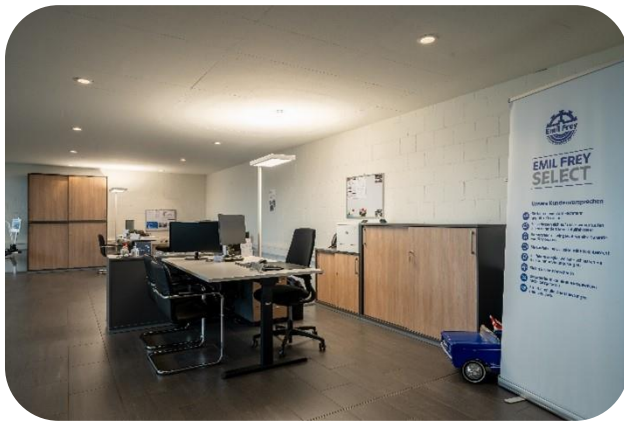

SCHÄFER SHOP.