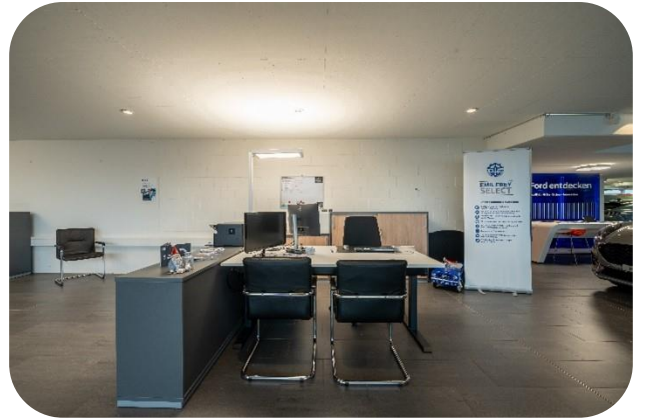

SCHÄFER SHOP.