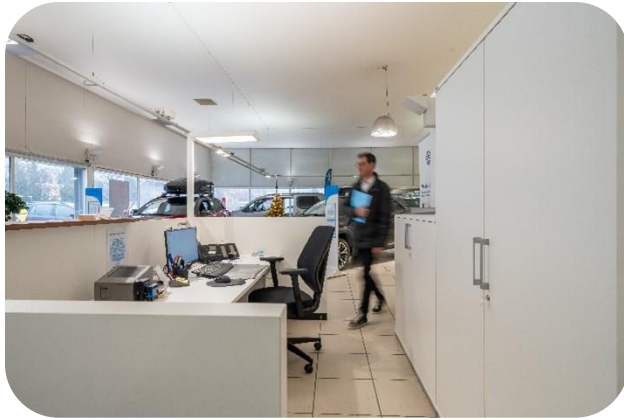

SCHÄFER SHOP.